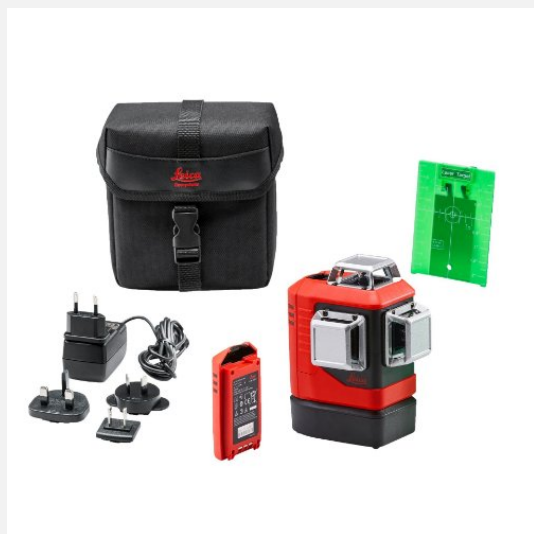

Leica Lino L6Gs

3x360° multi-line laser with Li-Ion battery

Product number :16730000

Topfeatures

- Range up to 50 metres
- Uninterrupted work thanks to Triple Power concept
- High visibility due to green high-power laser diodes
- Lithium-ion battery for up to 11 hours of operation
- Large self-levelling range

All special features at a glance

- 3 x 360° laser lines (2 x vertical, 1 horizontal)
- Suitable for construction site use due to robustness
- Laser power adjustable in three steps
- Self-levelling
- Fixed plumb point thanks to integrated base
- Triple power supply concept for uninterrupted work

Description

The Leica LINO L6G is a self-levelling multi-line laser with a green laser beam. The professional line laser has three 360° visible laser lines. Thin, sharp and highly visible 360° laser lines make this line laser ideal for demanding applications. Leica LINO L6G features a green laser that is proven to be more visible to human eyes. The vertical laser lines projected onto walls and ceilings can be easily adjusted once the plumb point has been set up. The integrated base of the line laser allows the intersection of the two vertical laser lines (plumb point) to be positioned as required. The laser lines can then be further aligned by $\pm 10^\circ$ without changing the plumb point. The triple power supply concept always allows uninterrupted work. The Leica LINO L6G can be powered with 3x AA batteries, Li-Ion rechargeable batteries or with a mains adapter (scope of delivery depends on article number). For better visibility or to save energy, the power of the laser lines can be adjusted in three steps (100%, 75% and 50%). Optionally available with magnetic adapter TWIST250 and wall mount UAL130.