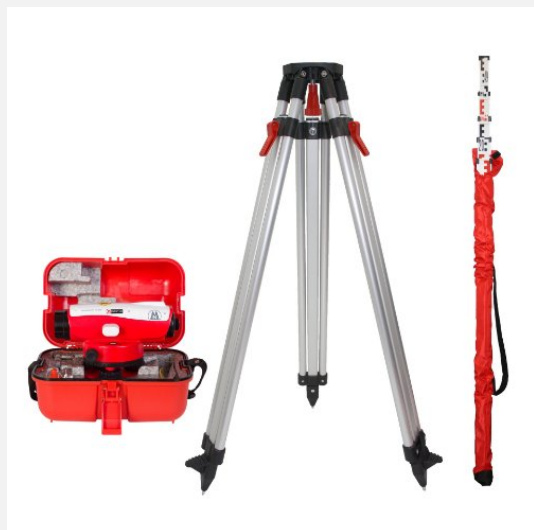

NESTLE Automatic level set NLS 32, consisting of levelling, tripod + staff

Robust and reliable NESTLE premium class!

Product number :15013001

Topfeatures

- Fine adjustment through the magnetically damped compensator
- The knobs are easy to reach.
- Waterproof (IP65)

All special features at a glance

- Horizontal angle measurement
- Determination of the height difference between several points
- Optical distance measurement by means of two distance lines.
- Stake out the height of a point
- Very good appearance with above-average workmanship.
- Housing base made of aluminium, cover and rotary knobs made of plastic

Description

The Automatic level of the NLS premium series are predestined for construction and engineering. The high-precision, magnetically damped compensator, the robust all-metal construction and the bright optics make the NLS an absolute professional tool. The HZ circle is smoothly adjustable, the side fine movement works endlessly and can be conveniently operated from both sides. This practical levelling set includes a 5 m telescopic levelling staff in addition to a high-quality aluminium tripod. With this set you are immediately ready for use.

Scope of supply

NESTLE NLS 32 levelling device, cord plummet, adjustment tool, operating instructions, case., Aluminium

tripod (light version), 5 m telescopic levelling staff (including bag and spirit level)